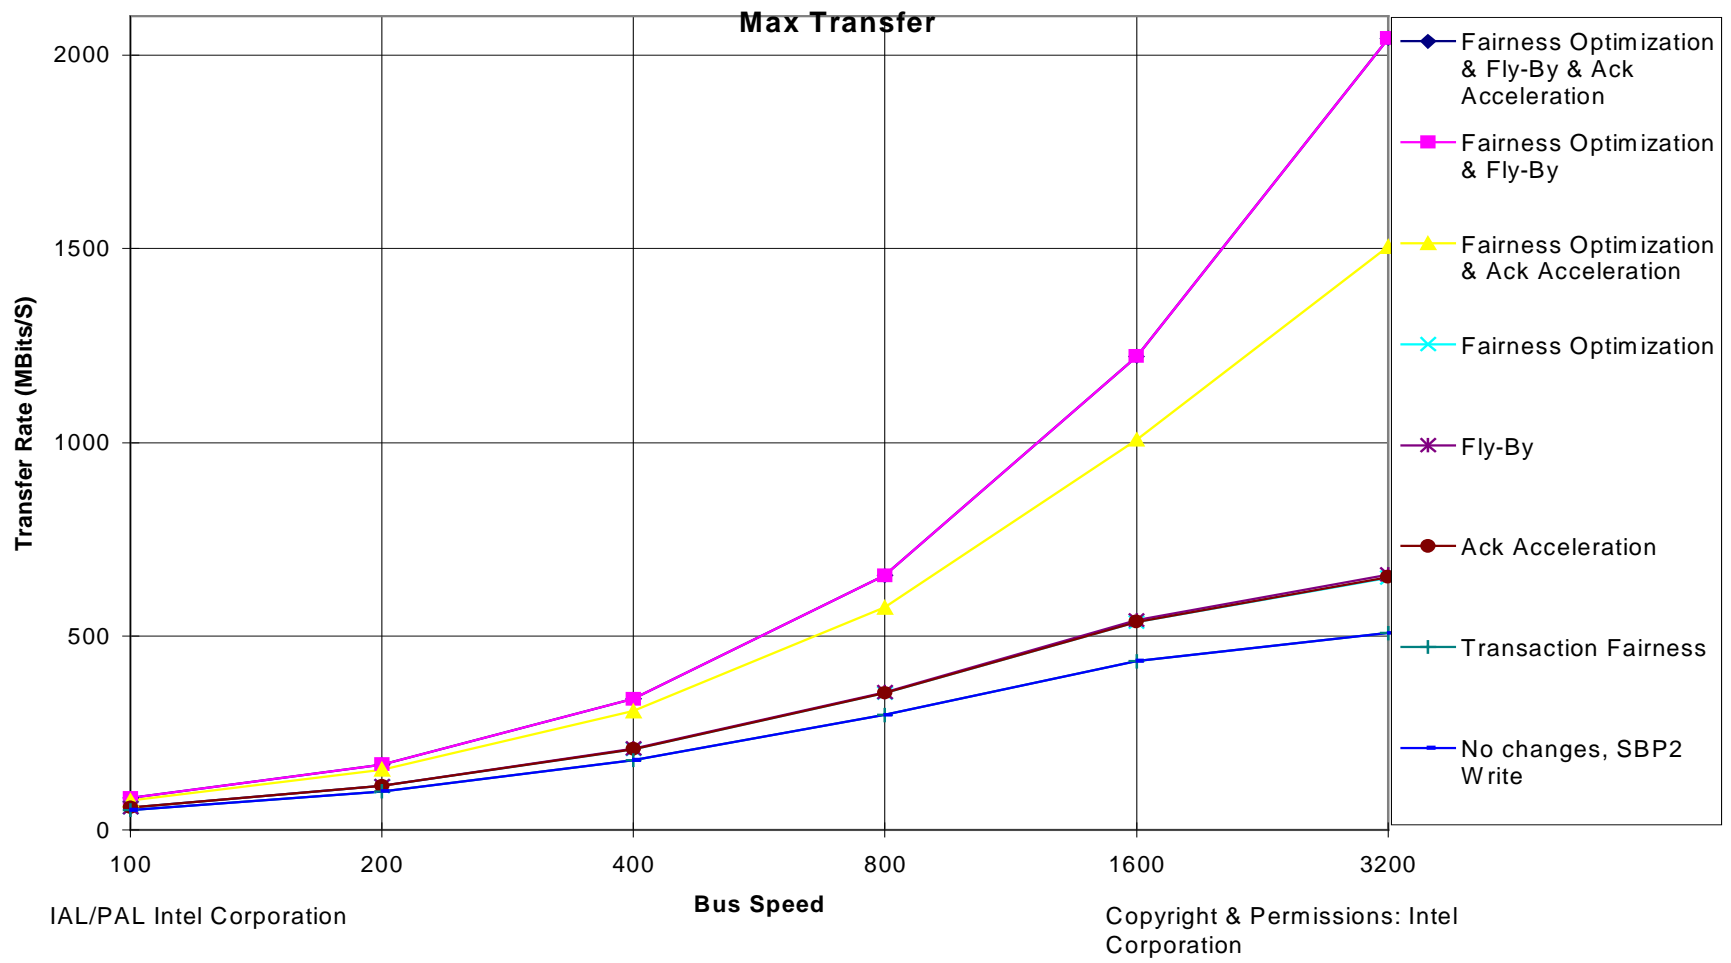

SBP2 write, 8K buffer, GC = 6

SBP2 write, 8K buffer, GC = 6

IAL/PAL Intel Corporation

Bus Speed

Copyright & Permissions: Intel Corporation

SBP2 write, 8K buffer, GC = 42

SBP2 write, 8K buffer, GC = 42

IAL/PAL Intel Corporation