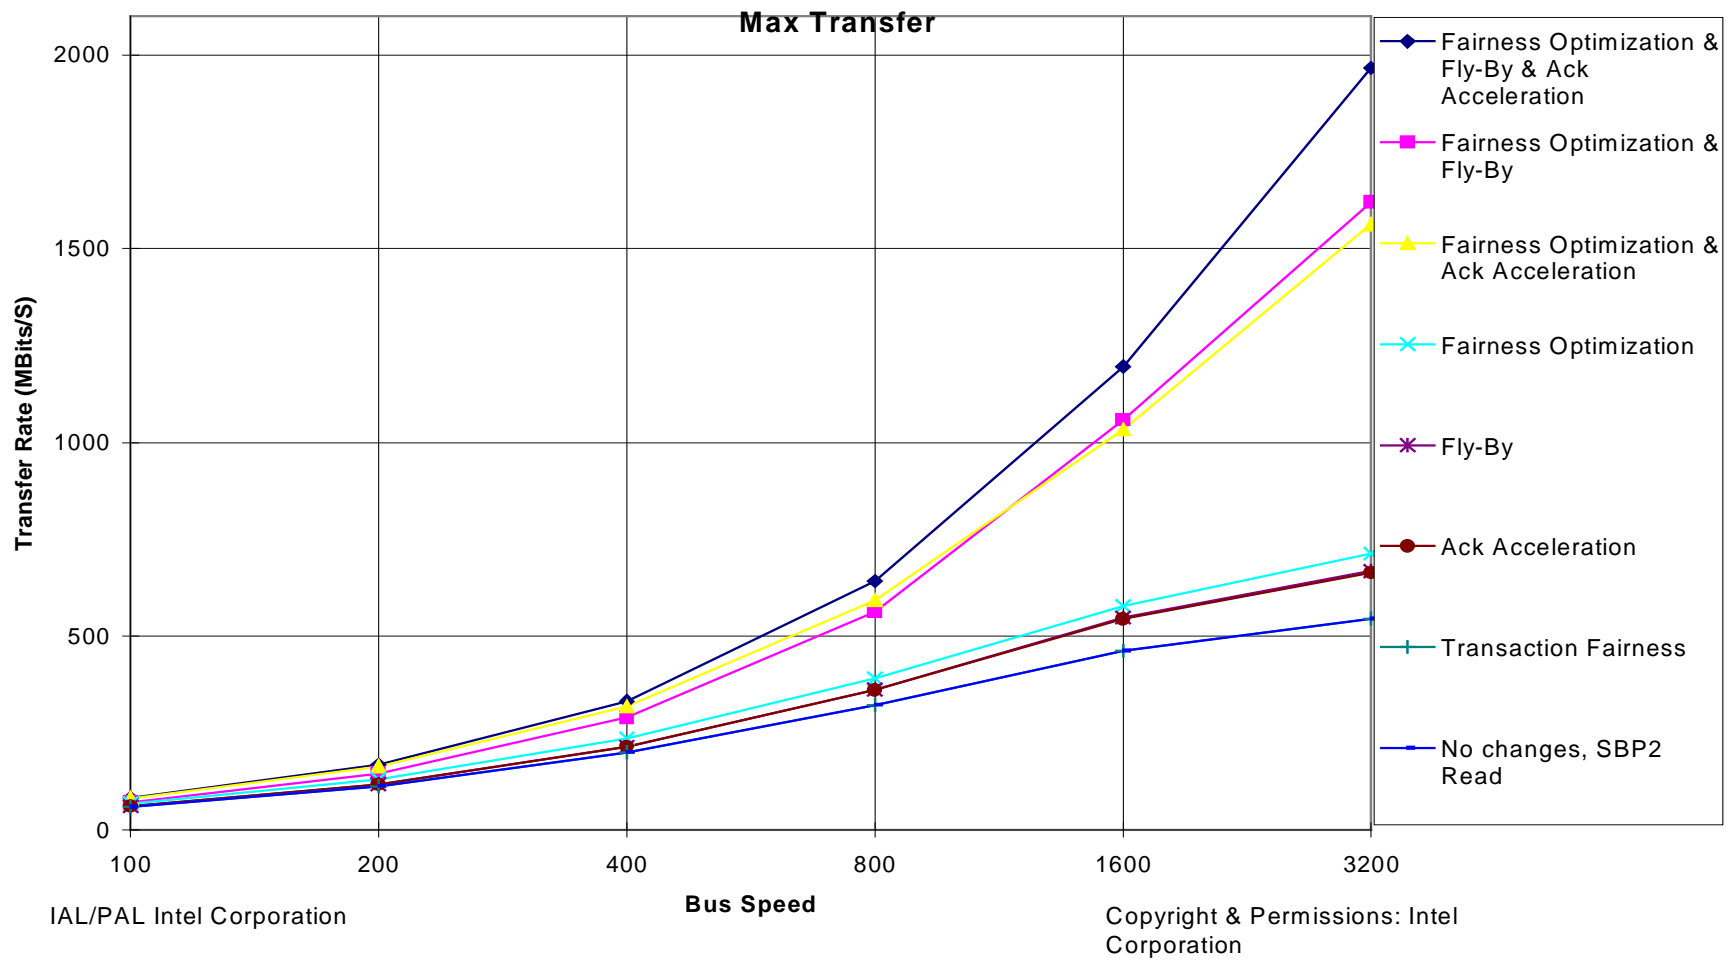

P1394A Performance Enhancement Graphs

SBP2 read, 8K buffer, GC = 6

IAL/PAL Intel Corporation

Bus Speed

Copyright & Permissions: Intel Corporation

SBP2 read, 8K buffer, GC = 6

SBP2 read, 8K buffer, GC = 42

SBP2 read, 8K buffer, GC = 42

SBP2 write, 8K buffer, GC = 6

SBP2 write, 8K buffer, GC = 6

IAL/PAL Intel Corporation

Bus Speed

Copyright & Permissions: Intel Corporation

SBP2 write, 8K buffer, GC = 42

SBP2 write, 8K buffer, GC = 42

IAL/PAL Intel Corporation