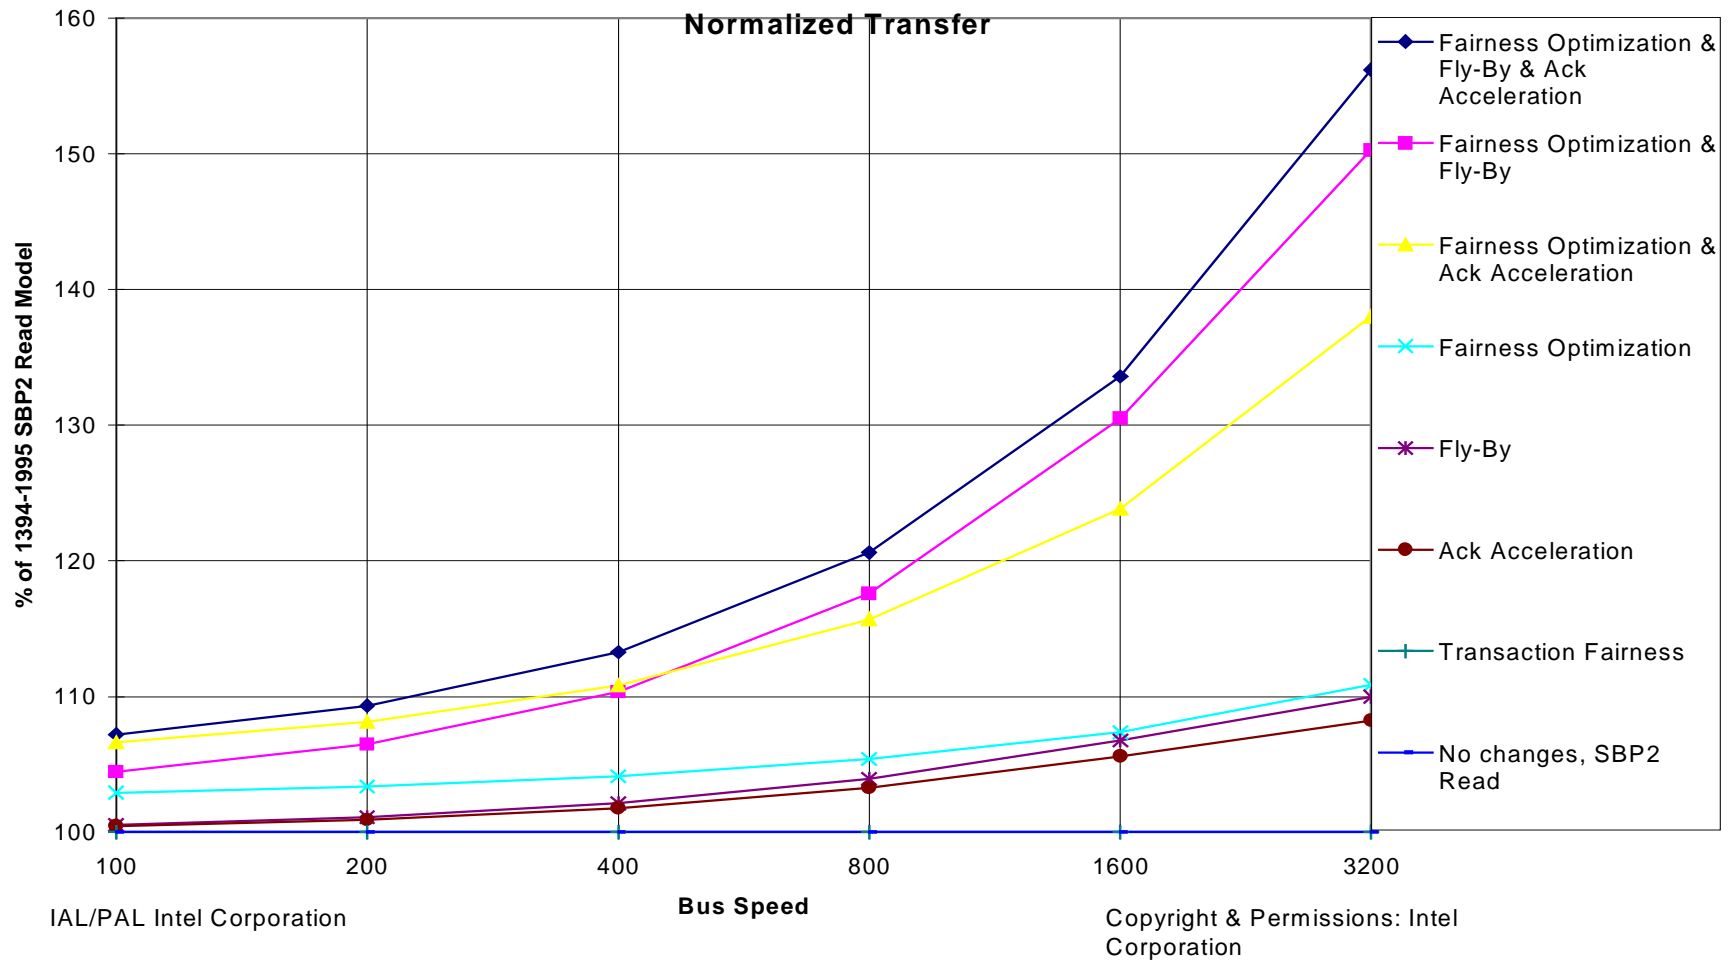

P1394A Performance Enhancement Graphs

SBP2 read, 8K buffer, GC = 6

IAL/PAL Intel Corporation

Bus Speed

Copyright & Permissions: Intel Corporation

SBP2 read, 8K buffer, GC = 6

SBP2 read, 8K buffer, GC = 42

SBP2 read, 8K buffer, GC = 42

SBP2 write, 8K buffer, GC = 6

SBP2 write, 8K buffer, GC = 6

IAL/PAL Intel Corporation

Bus Speed

Copyright & Permissions: Intel Corporation

SBP2 write, 8K buffer, GC = 42

SBP2 write, 8K buffer, GC = 42

IAL/PAL Intel Corporation