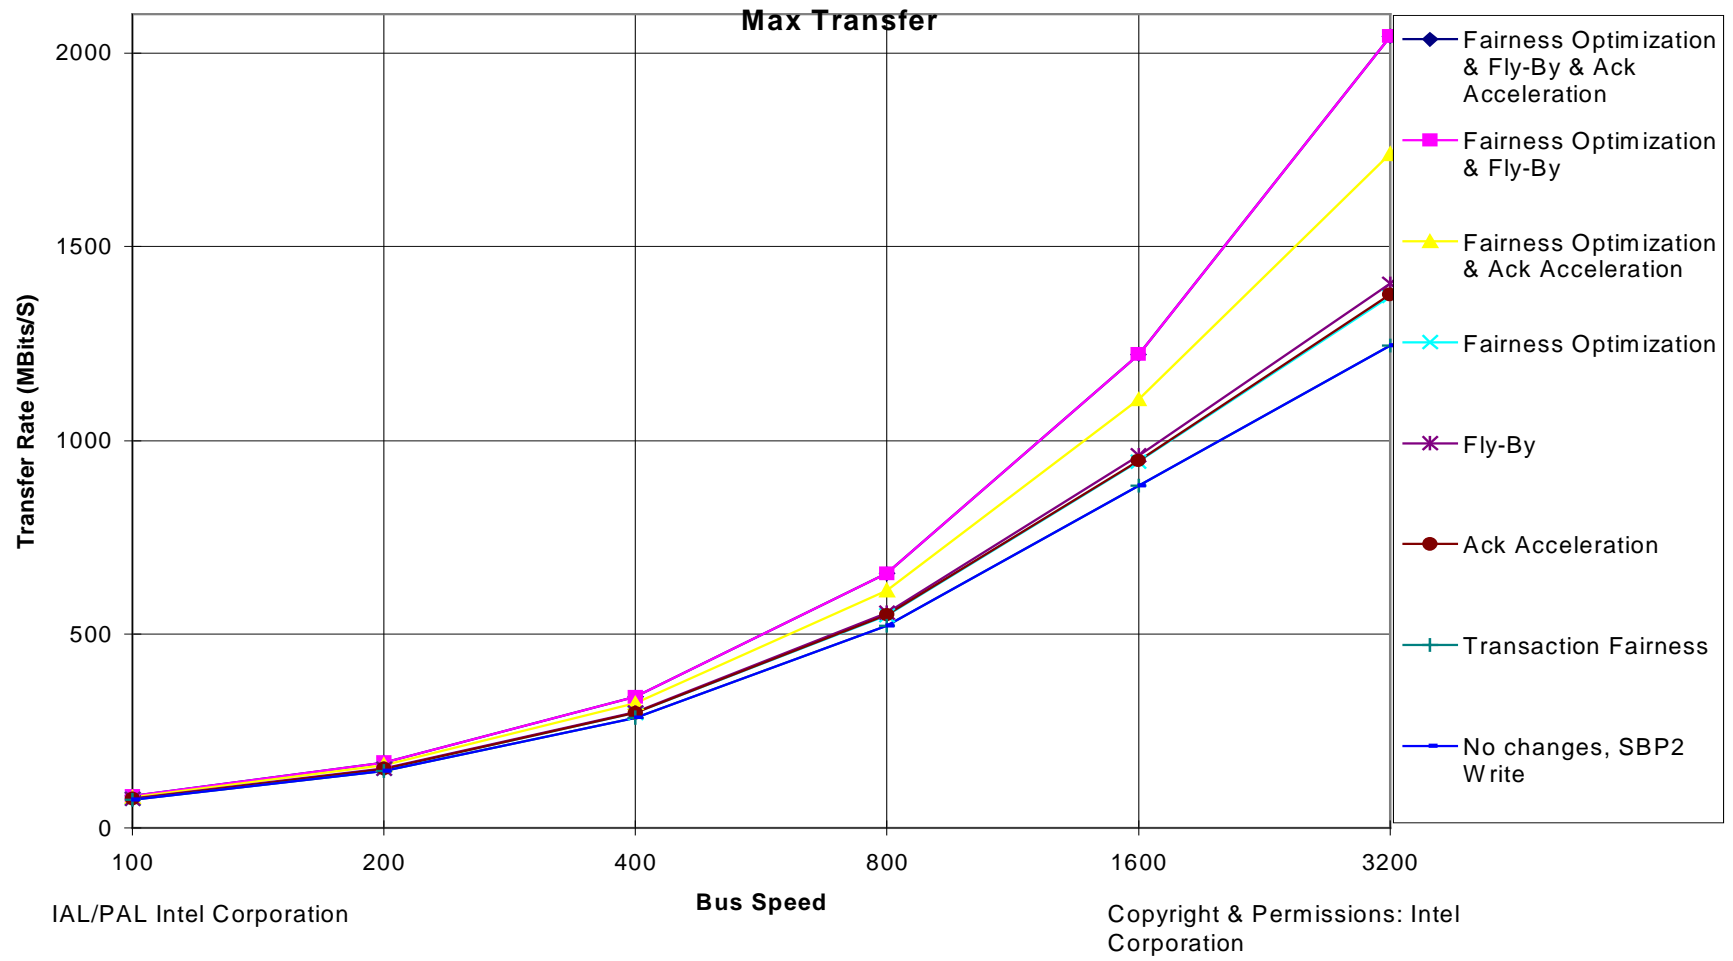

P1394A Performance Enhancement Graphs

SBP2 read, 8K buffer, GC = 6

IAL/PAL Intel Corporation

Bus Speed

Copyright & Permissions: Intel Corporation

SBP2 read, 8K buffer, GC = 6

SBP2 read, 8K buffer, GC = 42

SBP2 read, 8K buffer, GC = 42

SBP2 write, 8K buffer, GC = 6

SBP2 write, 8K buffer, GC = 6

IAL/PAL Intel Corporation

Bus Speed

Copyright & Permissions: Intel Corporation

SBP2 write, 8K buffer, GC = 42

SBP2 write, 8K buffer, GC = 42

IAL/PAL Intel Corporation