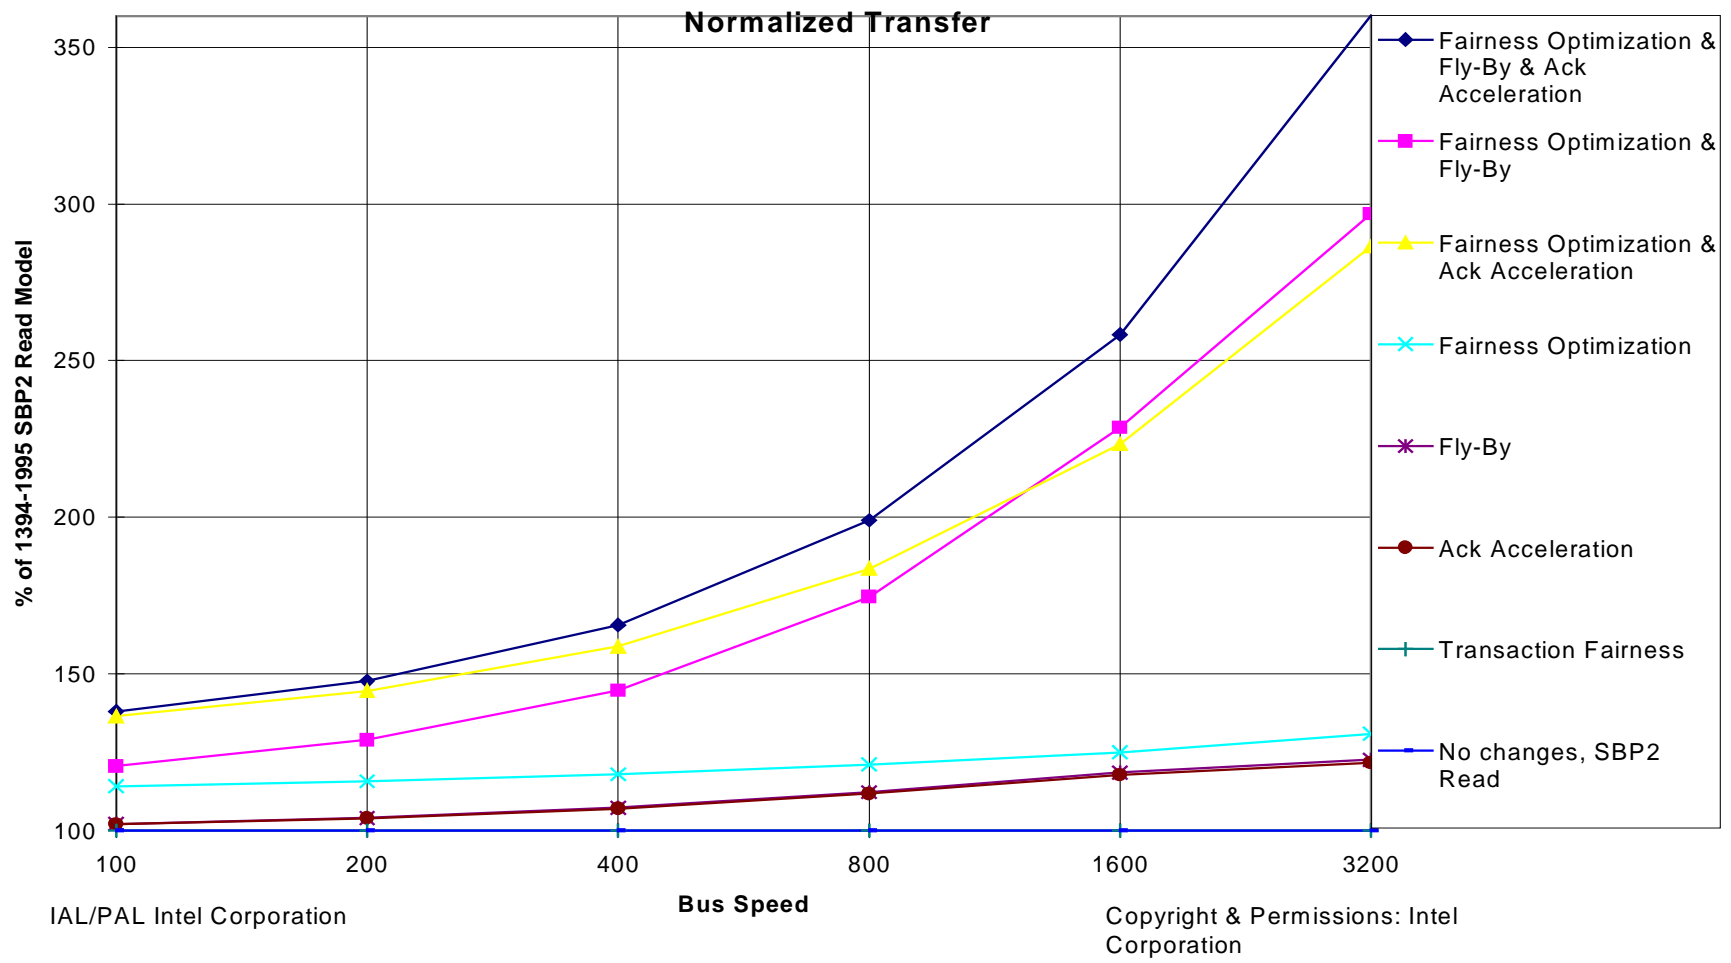

P1394A Performance Enhancement Graphs

SBP2 read, 8K buffer, GC = 6

IAL/PAL Intel Corporation

Bus Speed

Copyright & Permissions: Intel Corporation

SBP2 read, 8K buffer, GC = 6

SBP2 read, 8K buffer, GC = 42

SBP2 read, 8K buffer, GC = 42

SBP2 write, 8K buffer, GC = 6

SBP2 write, 8K buffer, GC = 6

IAL/PAL Intel Corporation

Bus Speed

Copyright & Permissions: Intel Corporation

SBP2 write, 8K buffer, GC = 42

SBP2 write, 8K buffer, GC = 42

IAL/PAL Intel Corporation