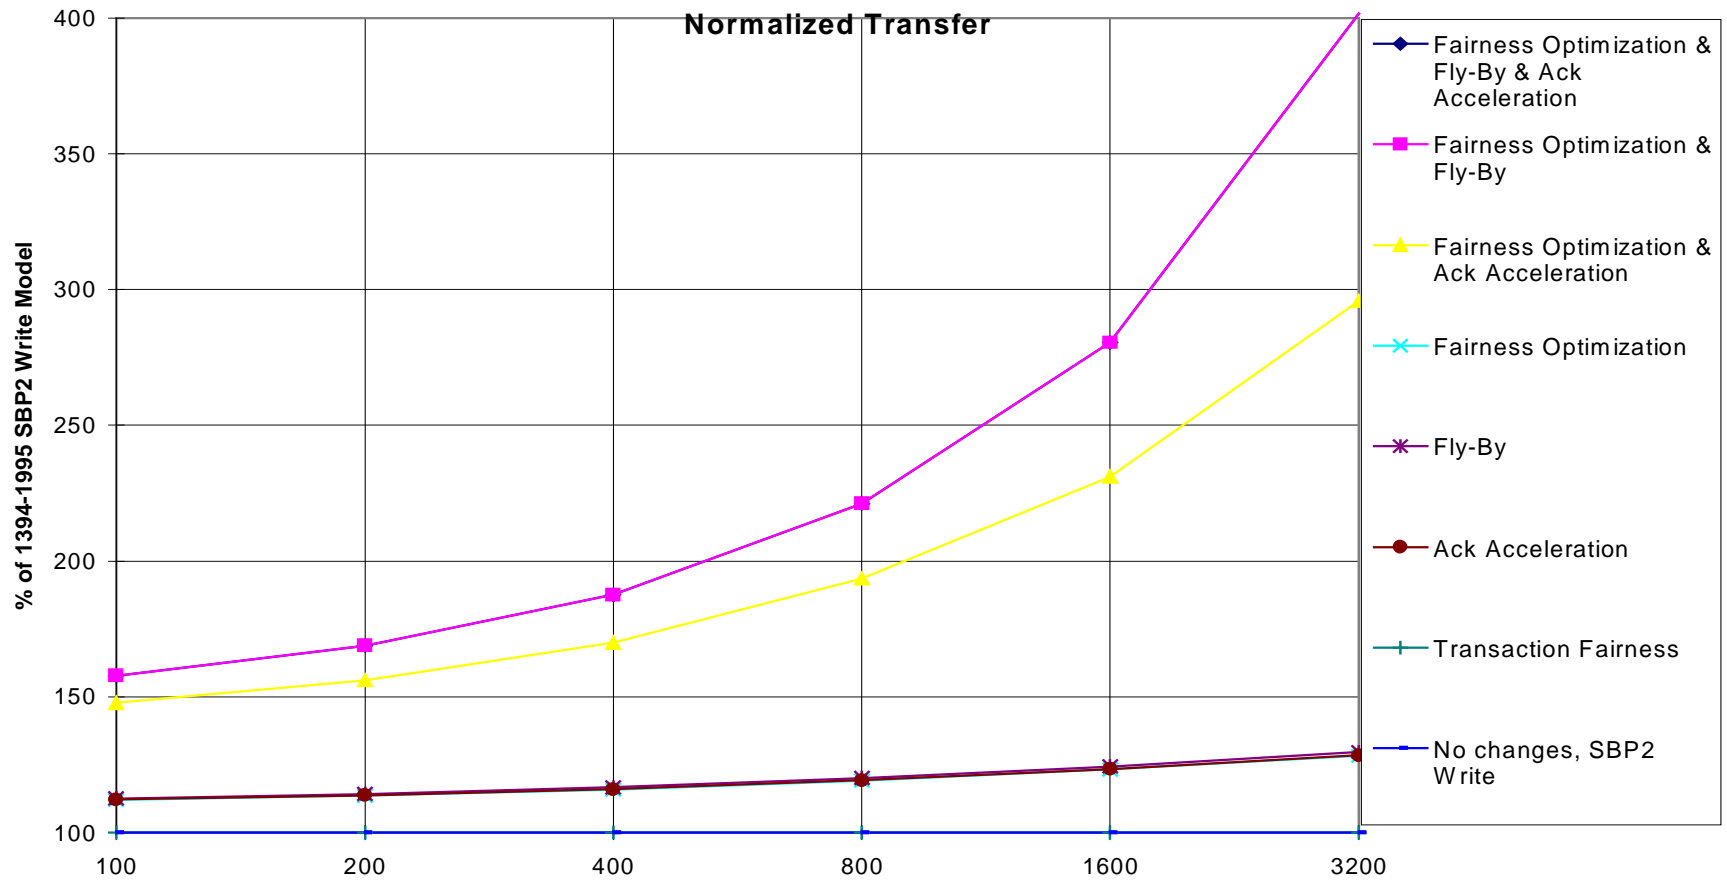

SBP2 write, 8K buffer, GC = 6

SBP2 write, 8K buffer, GC = 6

IAL/PAL Intel Corporation

Bus Speed

Copyright & Permissions: Intel Corporation

SBP2 write, 8K buffer, GC = 42

SBP2 write, 8K buffer, GC = 42

IAL/PAL Intel Corporation