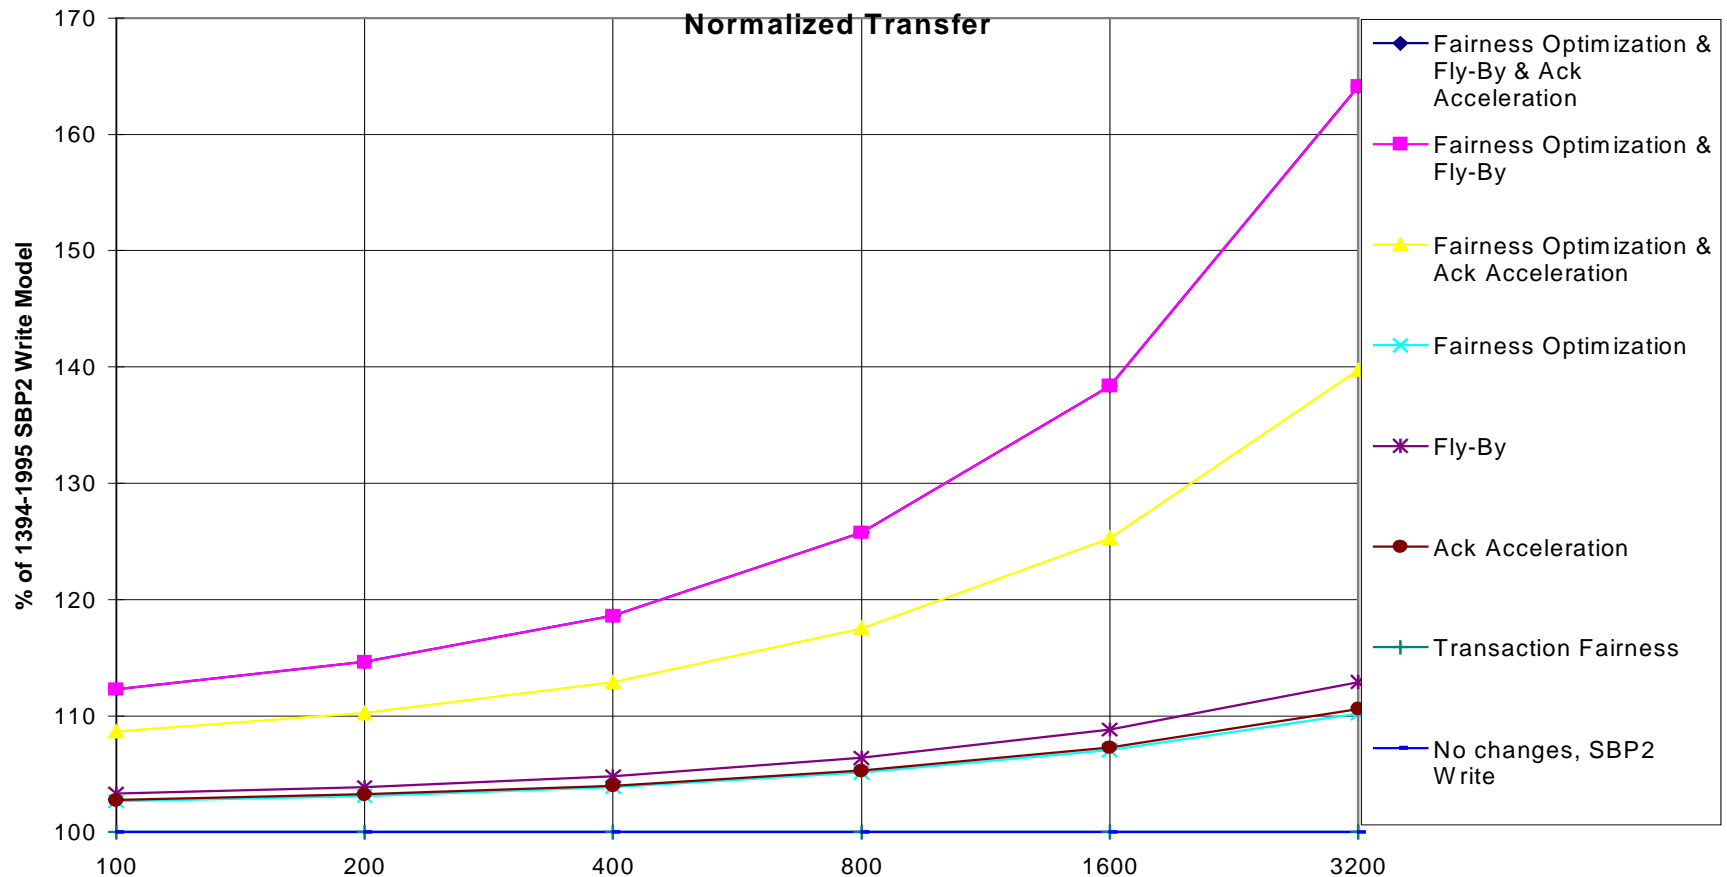

P1394A Performance Enhancement Graphs

SBP2 read, 8K buffer, GC = 6

IAL/PAL Intel Corporation

Bus Speed

Copyright & Permissions: Intel Corporation

SBP2 read, 8K buffer, GC = 6

SBP2 read, 8K buffer, GC = 42

SBP2 read, 8K buffer, GC = 42

SBP2 write, 8K buffer, GC = 6

SBP2 write, 8K buffer, GC = 6

IAL/PAL Intel Corporation

Bus Speed

Copyright & Permissions: Intel Corporation

SBP2 write, 8K buffer, GC = 42

SBP2 write, 8K buffer, GC = 42

IAL/PAL Intel Corporation