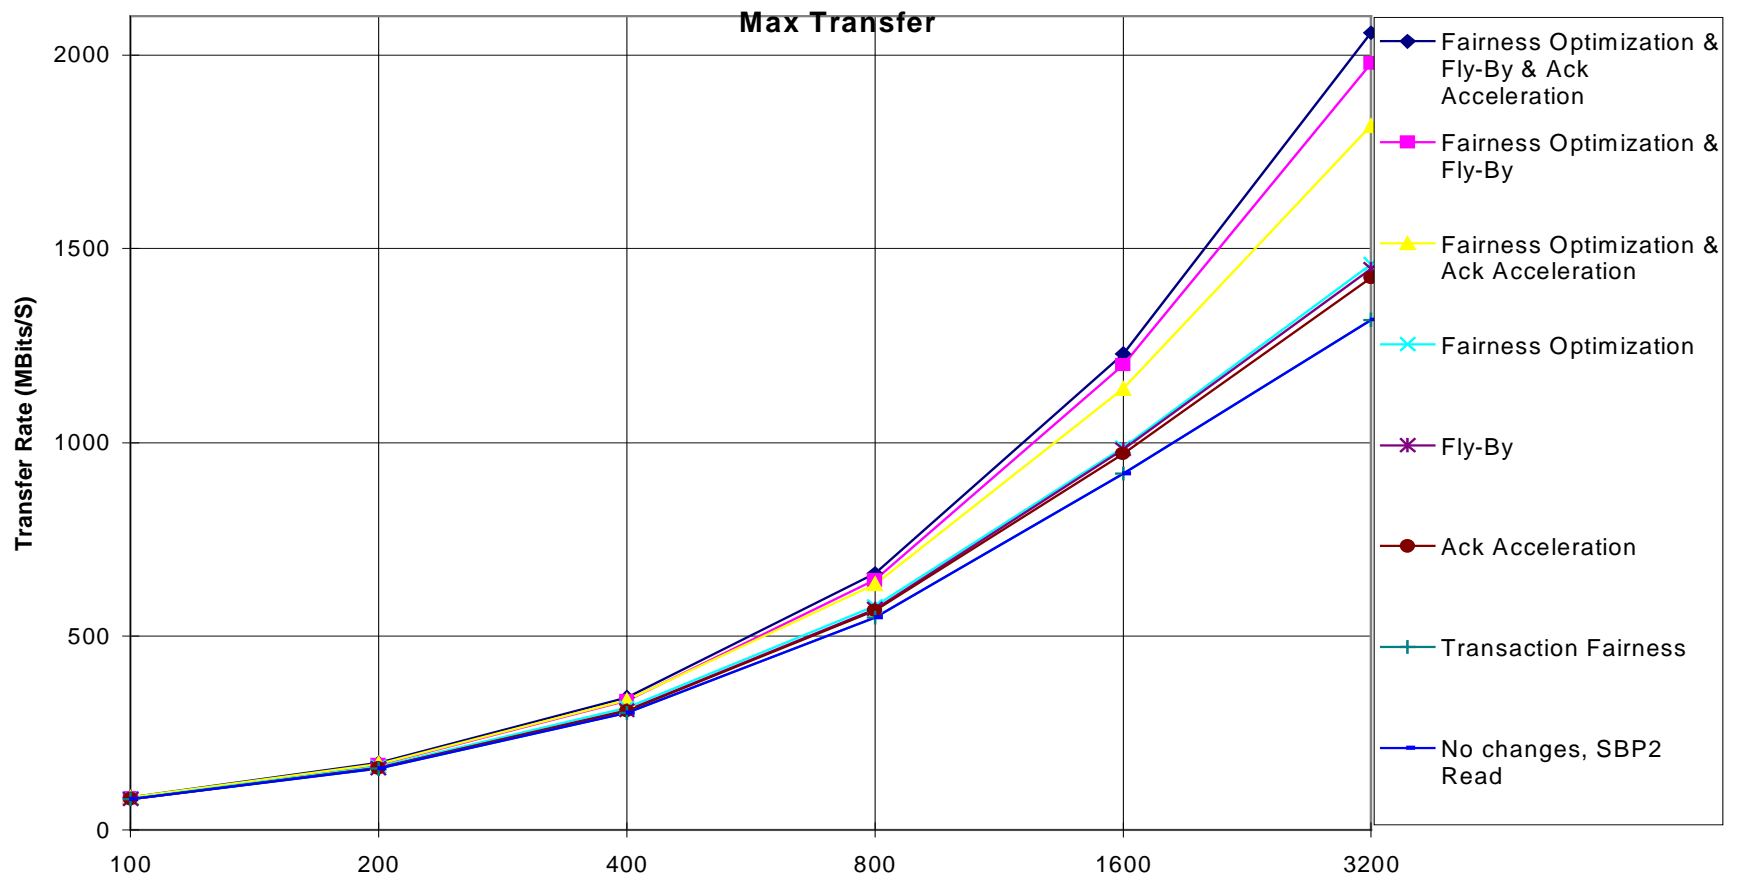

P1394A Performance Enhancement Graphs

SBP2 read, 8K buffer, GC = 6

IAL/PAL Intel Corporation

Bus Speed

Copyright & Permissions: Intel Corporation

SBP2 read, 8K buffer, GC = 6

SBP2 read, 8K buffer, GC = 42

SBP2 read, 8K buffer, GC = 42

SBP2 write, 8K buffer, GC = 6

SBP2 write, 8K buffer, GC = 6

IAL/PAL Intel Corporation

Bus Speed

Copyright & Permissions: Intel Corporation

SBP2 write, 8K buffer, GC = 42

SBP2 write, 8K buffer, GC = 42

IAL/PAL Intel Corporation