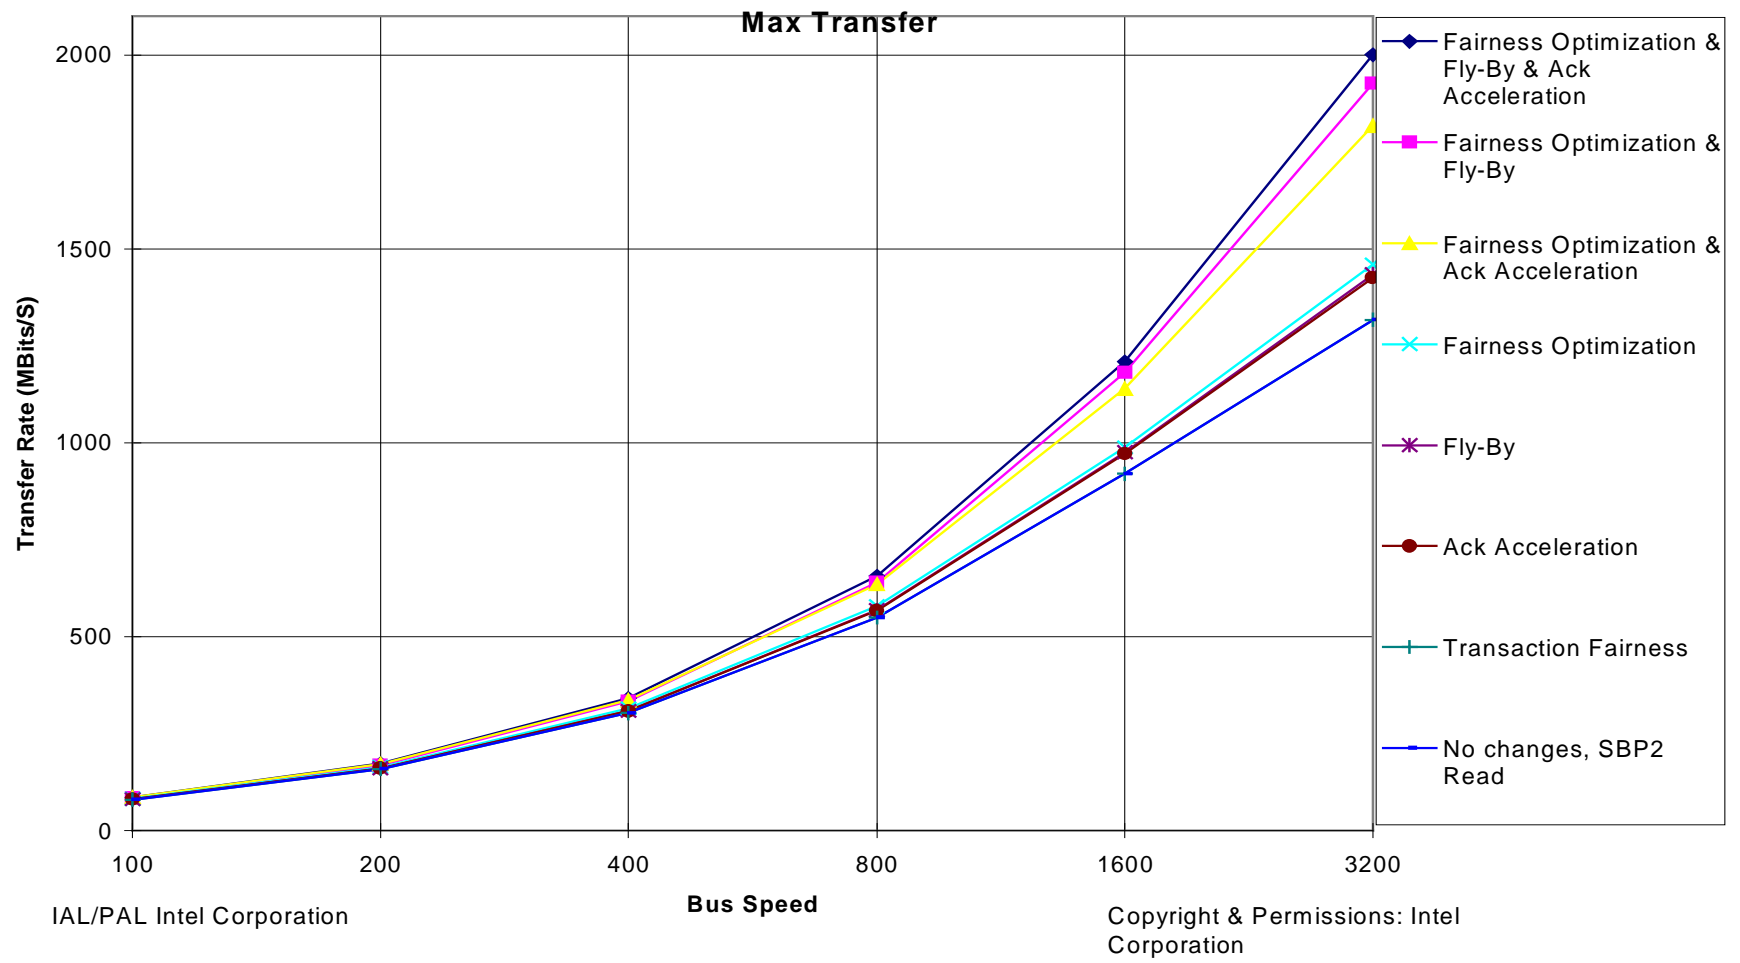

Analysis of P1394A Arbitration Enhancements

SBP2 Write, 8K buffer, GC 6

SBP2 Write, 8K buffer, GC 6

SBP2 Read, 8K buffer, GC 6

SBP2 Read, 8K buffer, GC 6

SBP2 Write, 8K buffer, GC 42

SBP2 Write, 8K buffer, GC 42