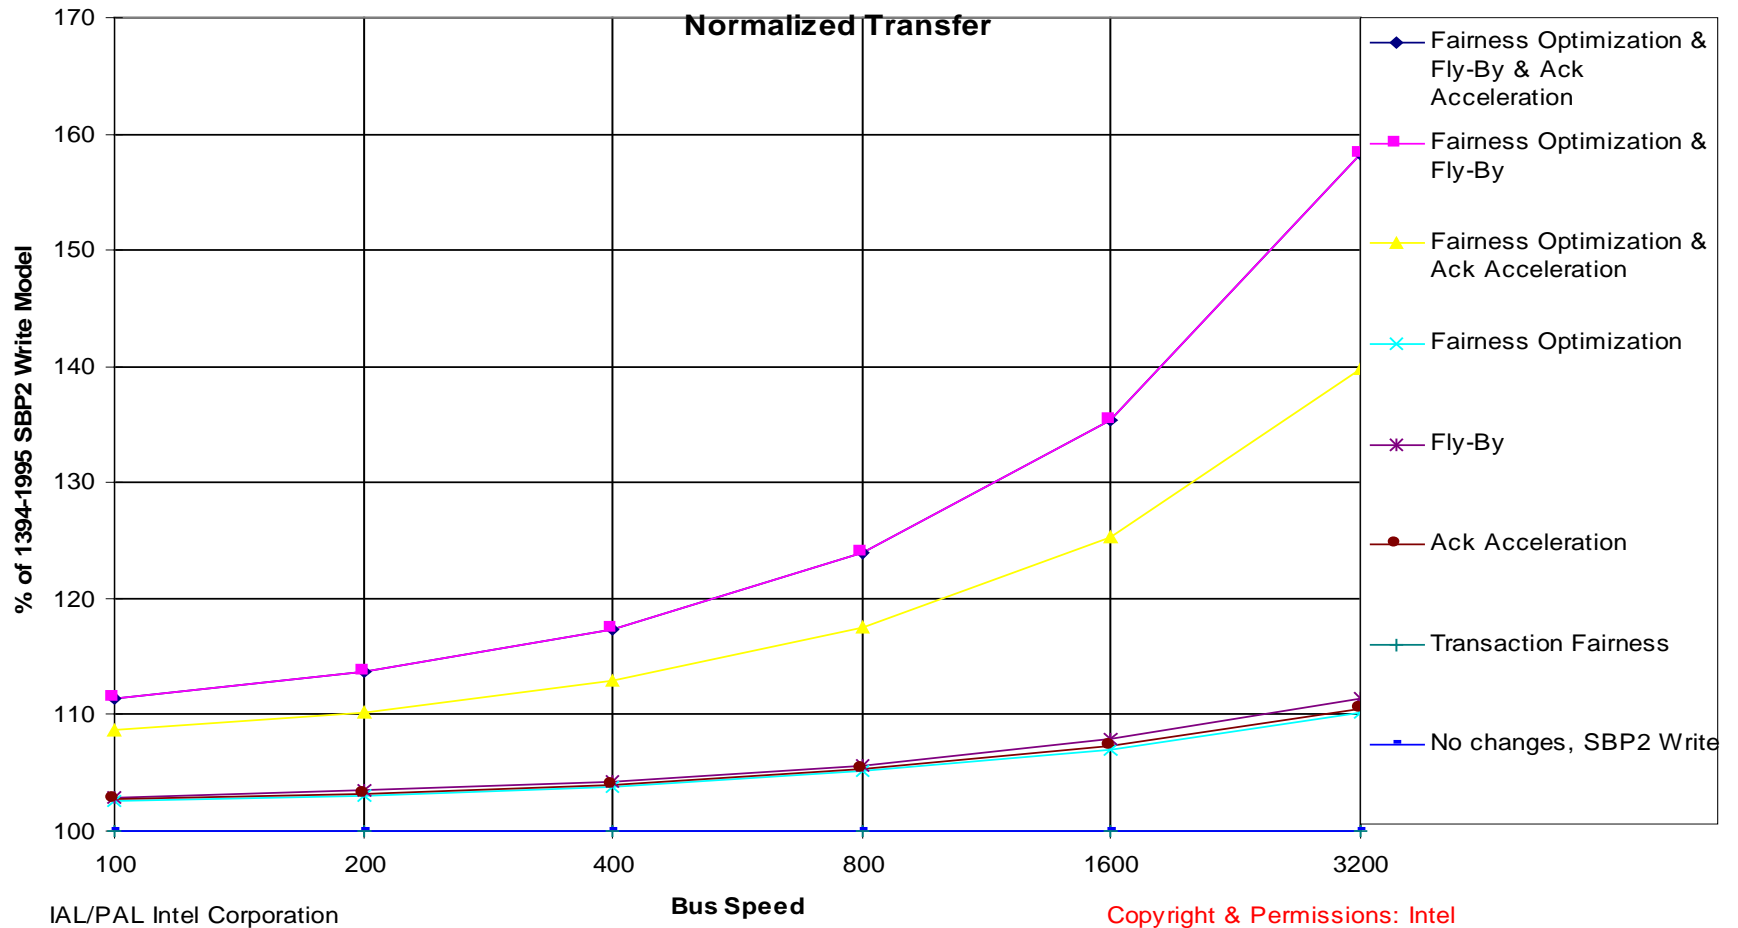

Analysis of P1394A Arbitration Enhancements

SBP2 Write, 8K buffer, GC 6

SBP2 Write, 8K buffer, GC 6

SBP2 Read, 8K buffer, GC 6

SBP2 Read, 8K buffer, GC 6

SBP2 Write, 8K buffer, GC 42

SBP2 Write, 8K buffer, GC 42