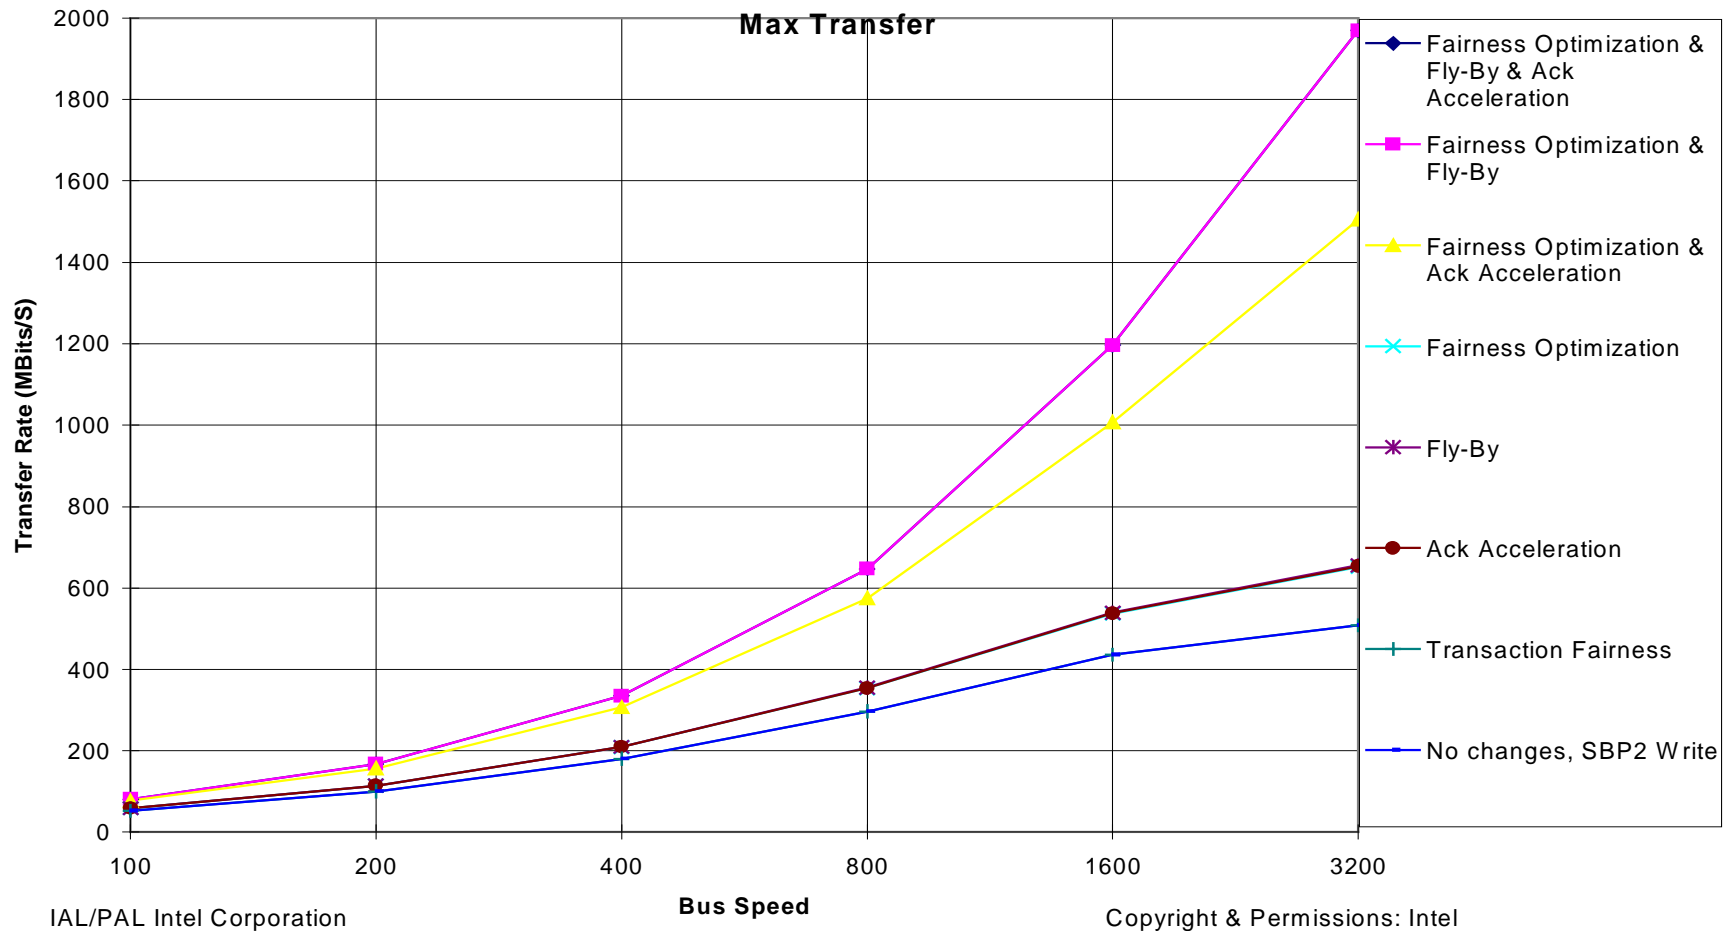

Analysis of P1394A Arbitration Enhancements

SBP2 Write, 8K buffer, GC 6

SBP2 Write, 8K buffer, GC 6

SBP2 Read, 8K buffer, GC 6

SBP2 Read, 8K buffer, GC 6

SBP2 Write, 8K buffer, GC 42

SBP2 Write, 8K buffer, GC 42