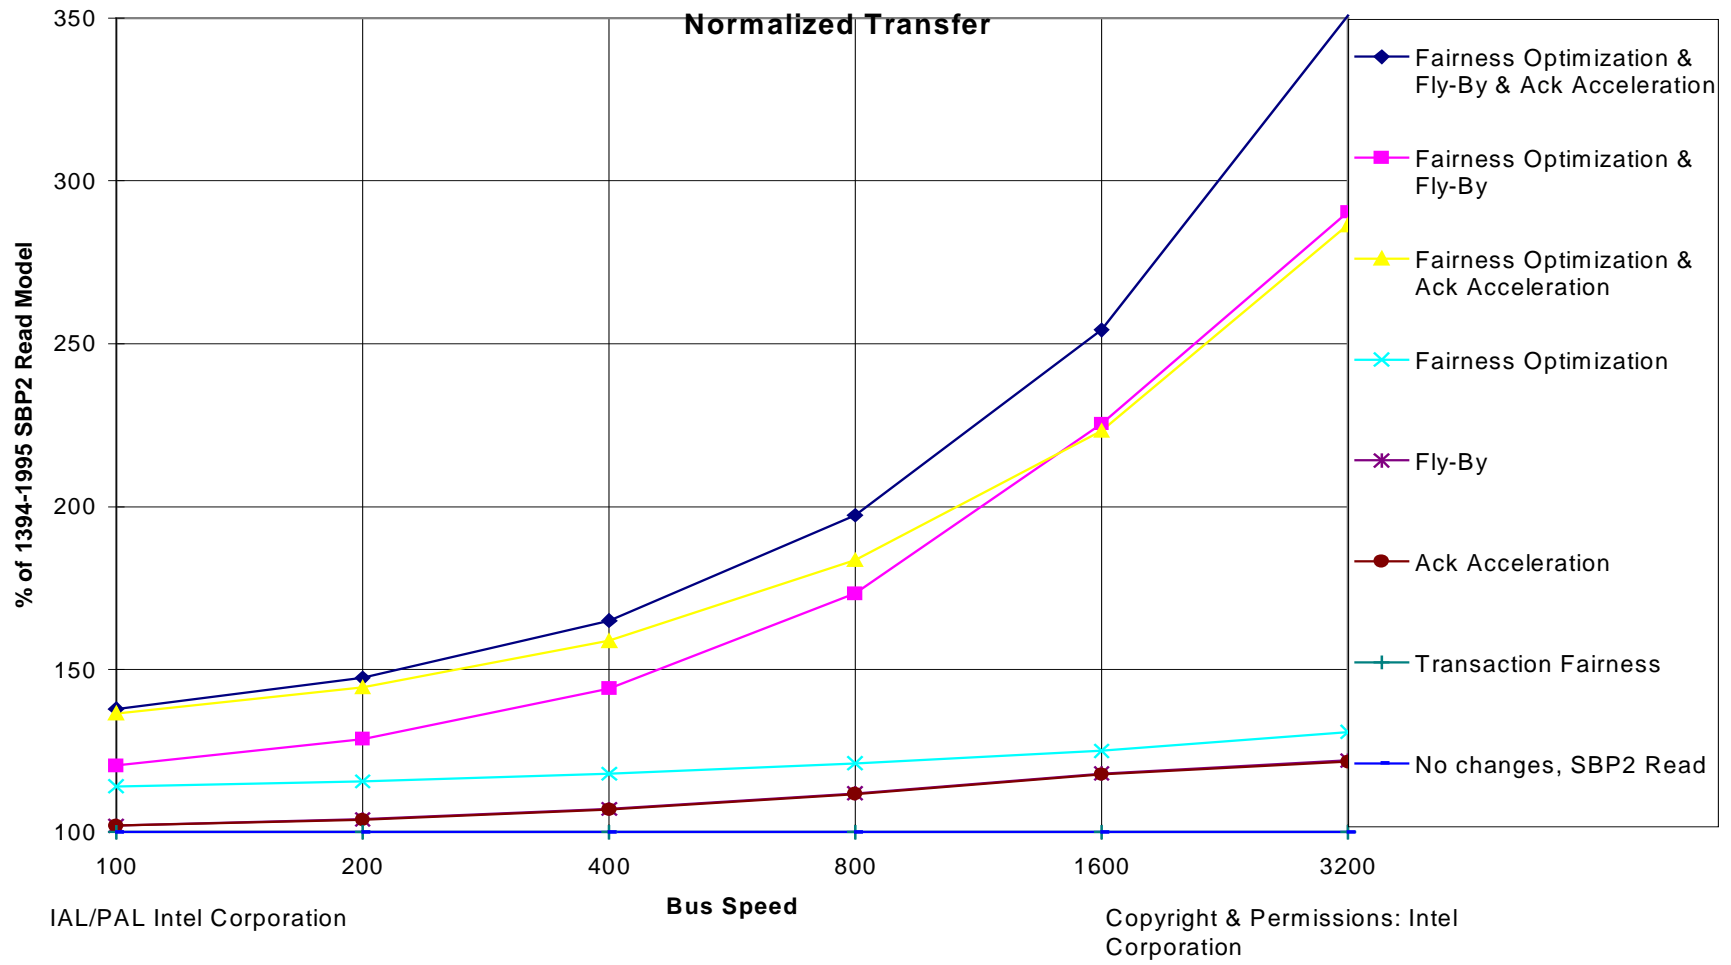

SBP2 Read, 8K buffer, GC 42