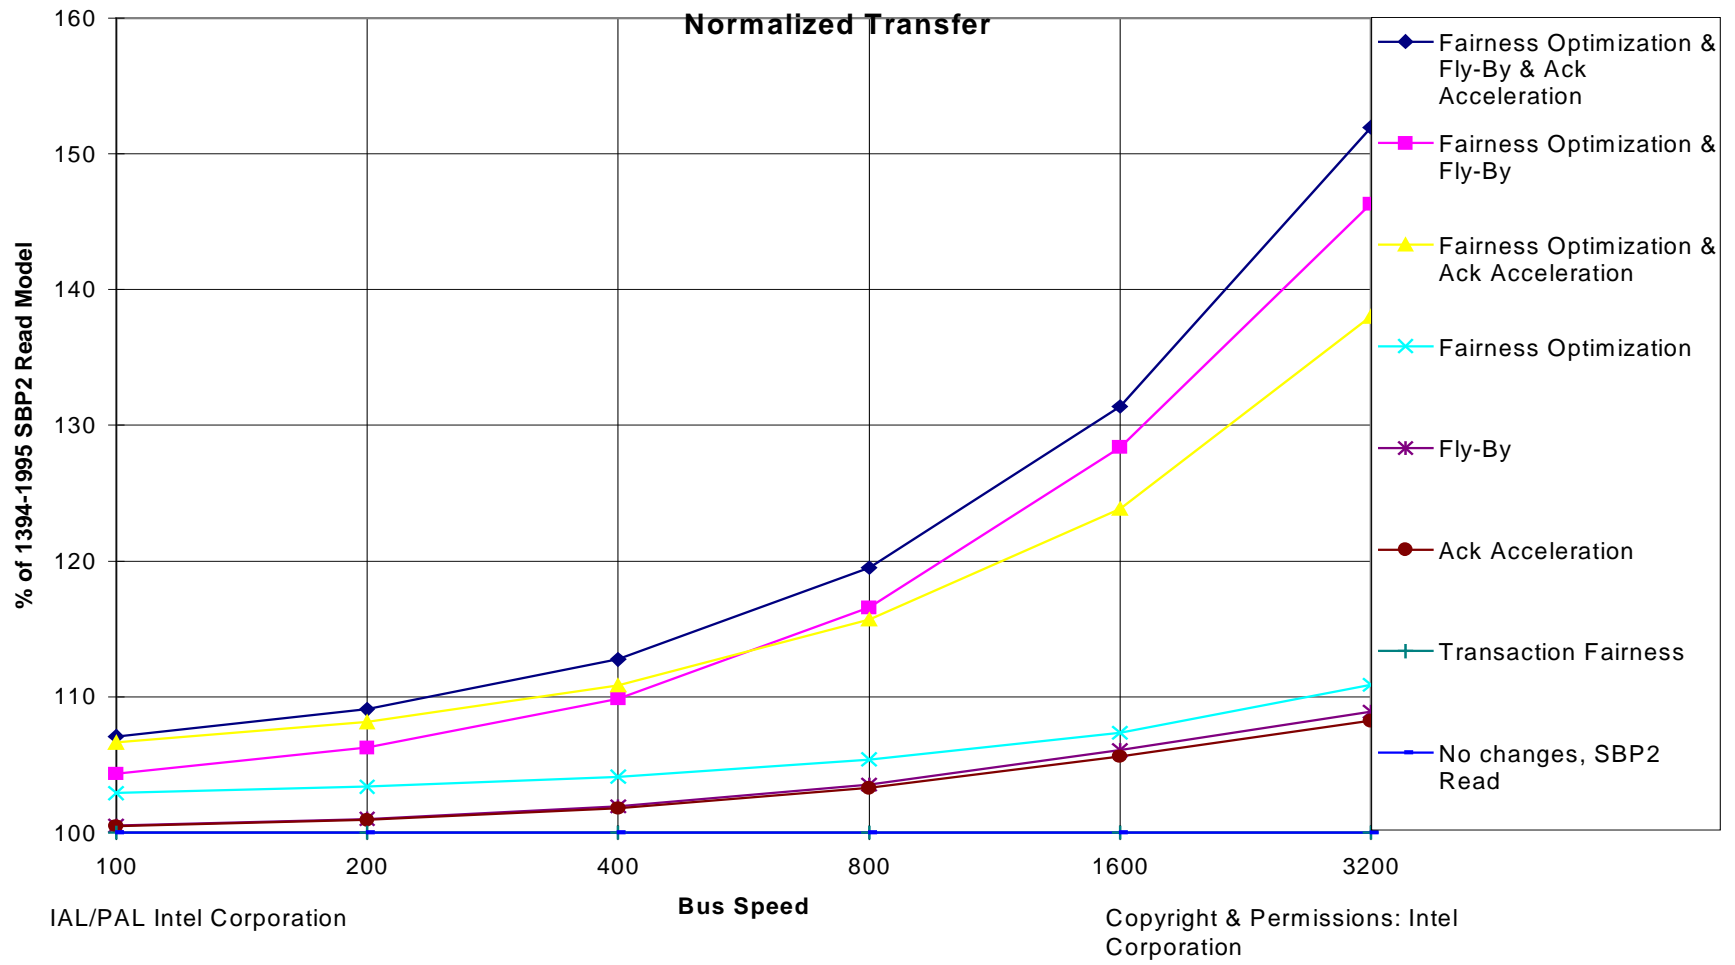

Analysis of P1394A Arbitration Enhancements

SBP2 Write, 8K buffer, GC 6

SBP2 Write, 8K buffer, GC 6

SBP2 Read, 8K buffer, GC 6

SBP2 Read, 8K buffer, GC 6

SBP2 Write, 8K buffer, GC 42

SBP2 Write, 8K buffer, GC 42