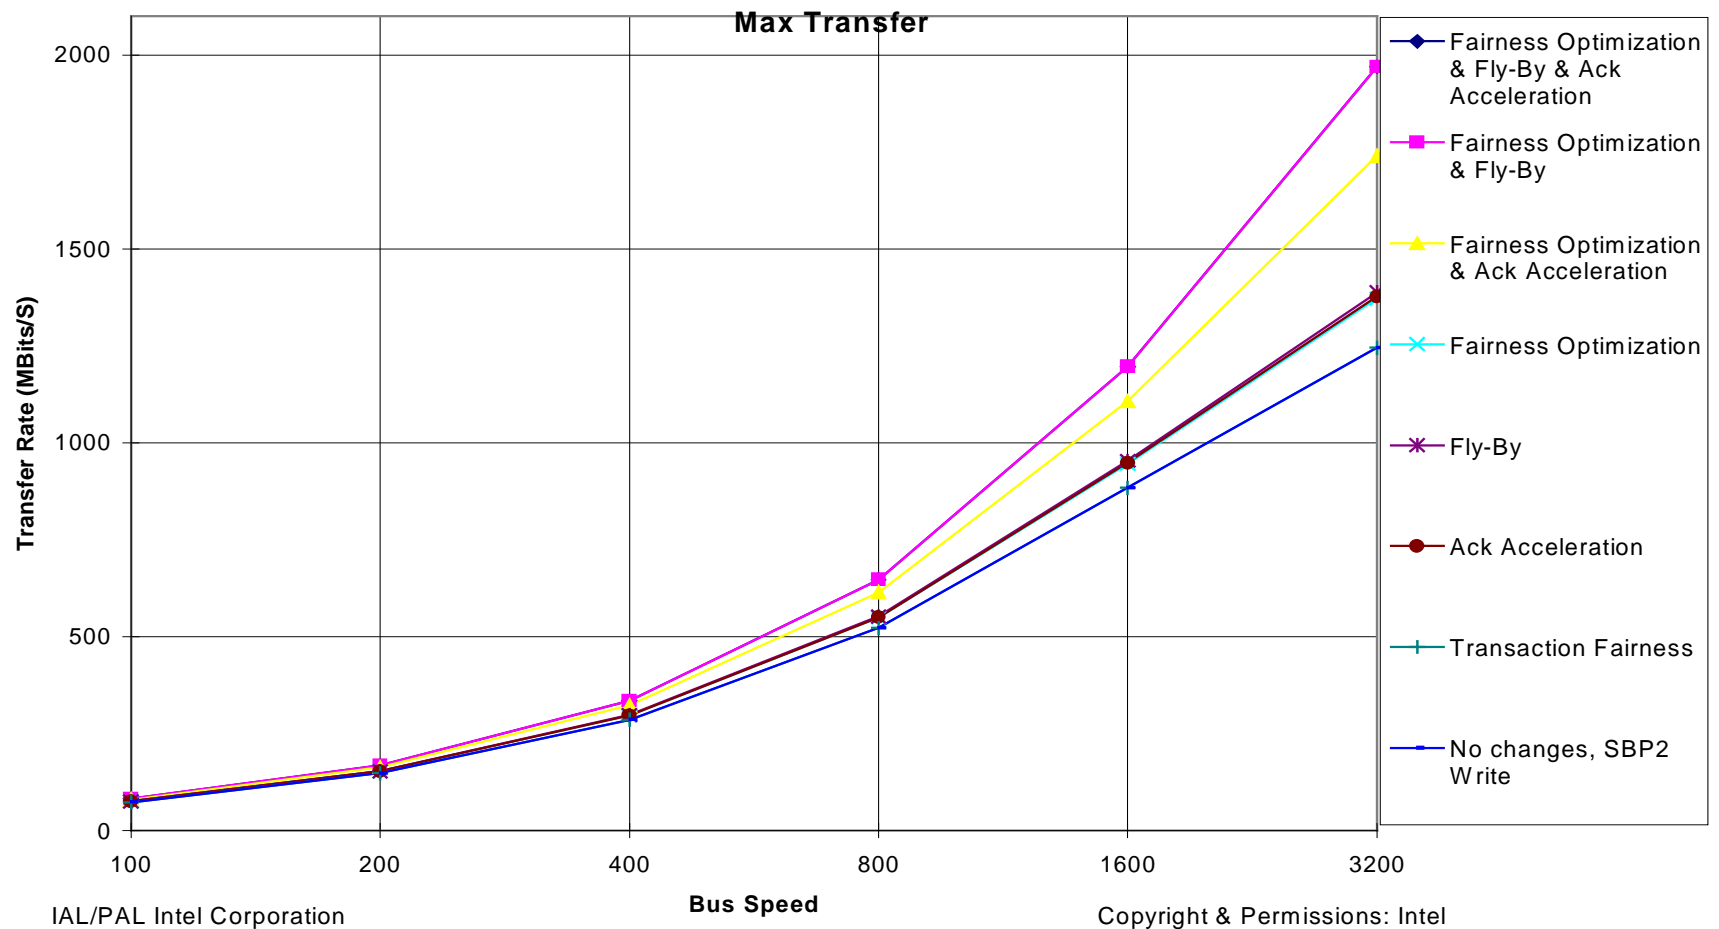

Analysis of P1394A Arbitration Enhancements

SBP2 Write, 8K buffer, GC 6

SBP2 Write, 8K buffer, GC 6

SBP2 Read, 8K buffer, GC 6

SBP2 Read, 8K buffer, GC 6

SBP2 Write, 8K buffer, GC 42

SBP2 Write, 8K buffer, GC 42