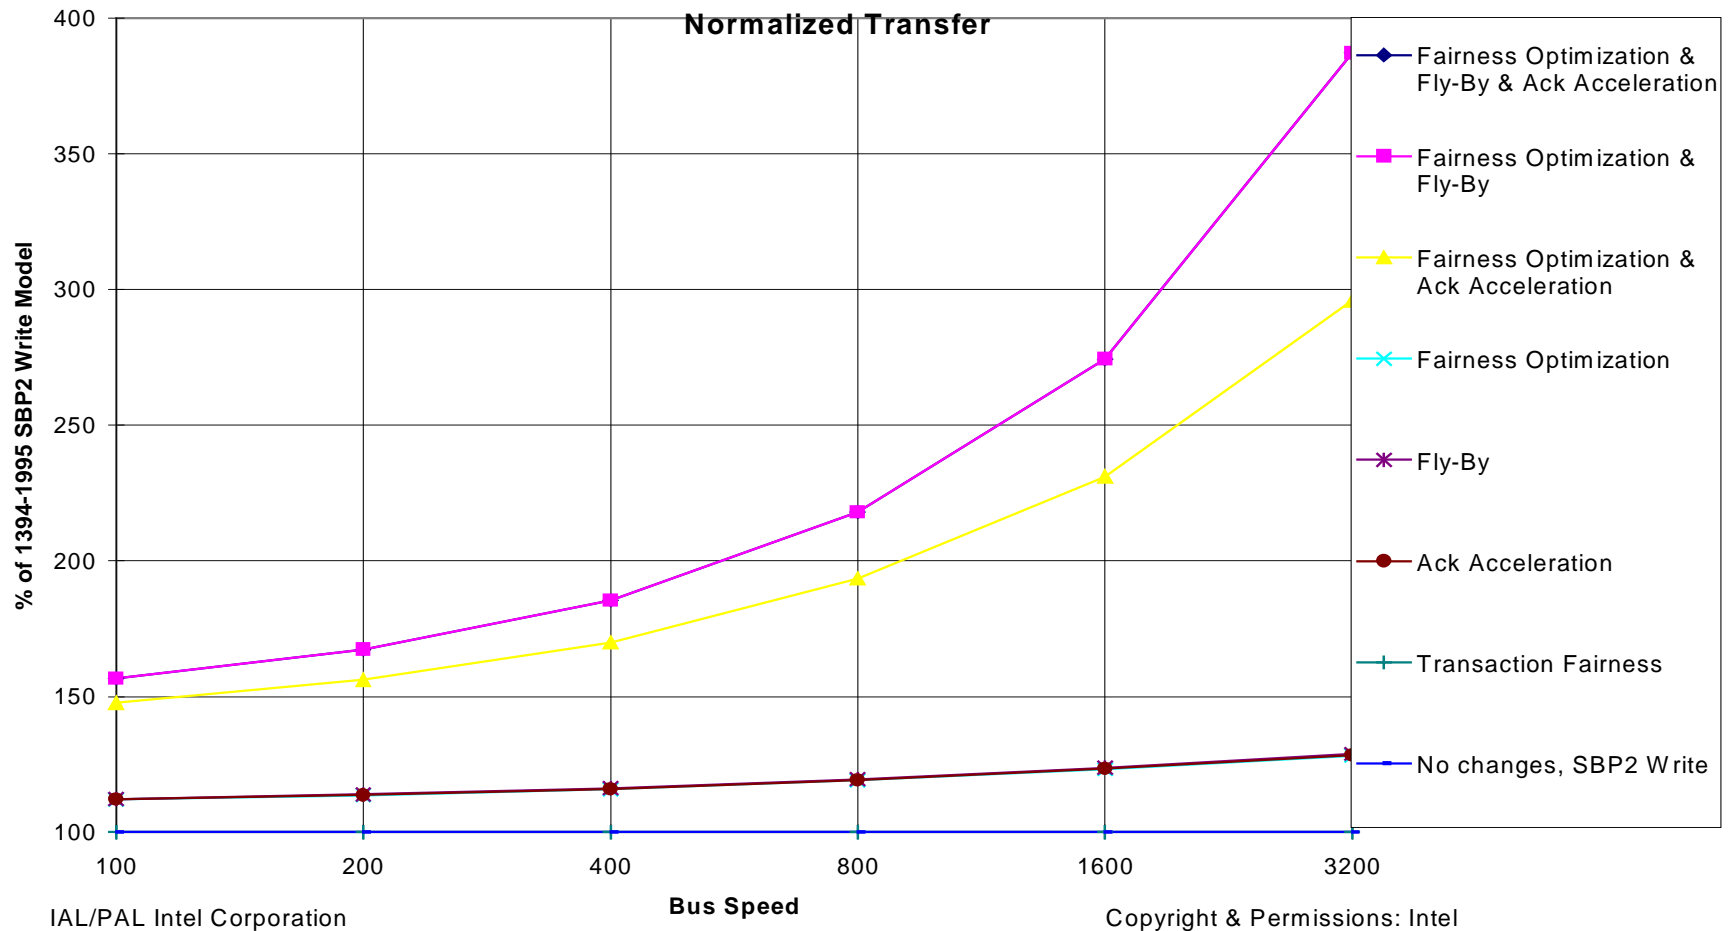

Analysis of P1394A Arbitration Enhancements

SBP2 Write, 8K buffer, GC 6

SBP2 Write, 8K buffer, GC 6

SBP2 Read, 8K buffer, GC 6

SBP2 Read, 8K buffer, GC 6

SBP2 Write, 8K buffer, GC 42

SBP2 Write, 8K buffer, GC 42